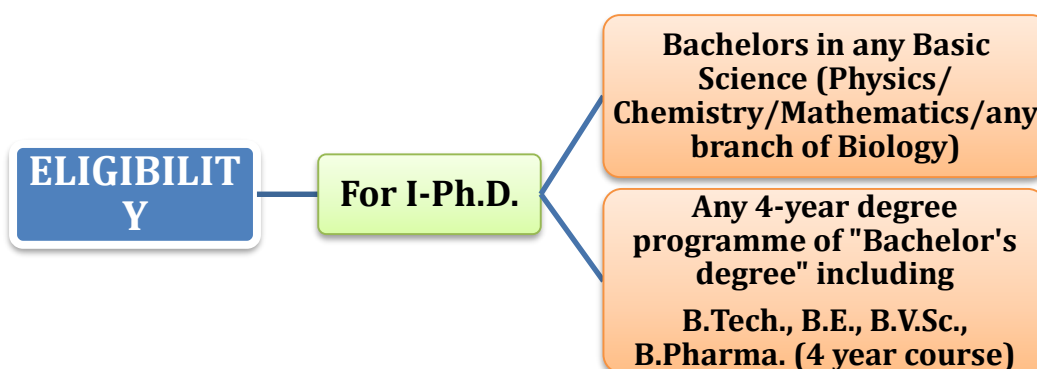

TIFR GS is a nationwide entrance exam conducted by Tata Institute of Fundamental Research (TIFR) in order to provide admission to candidates in postgraduate Science courses offered by it.

VPM CLASSES

IIT-JAM, UGC NET, CSIR NET, GATE, JEST, JNU, BHU, TIFR

ELIGIBILITY CRITERIA: -

* Candidates in the final year of qualifying degree can also apply.

IIT JAM EXAM PATTERN

- **Duration of the examination:** - 2 hours.
- **Type of Questions:** Objective type MCQ
- **Medium:** - English only.

SYLLABUS

The test will be extremely basic and cover topics in mathematics, physics, chemistry and biology.